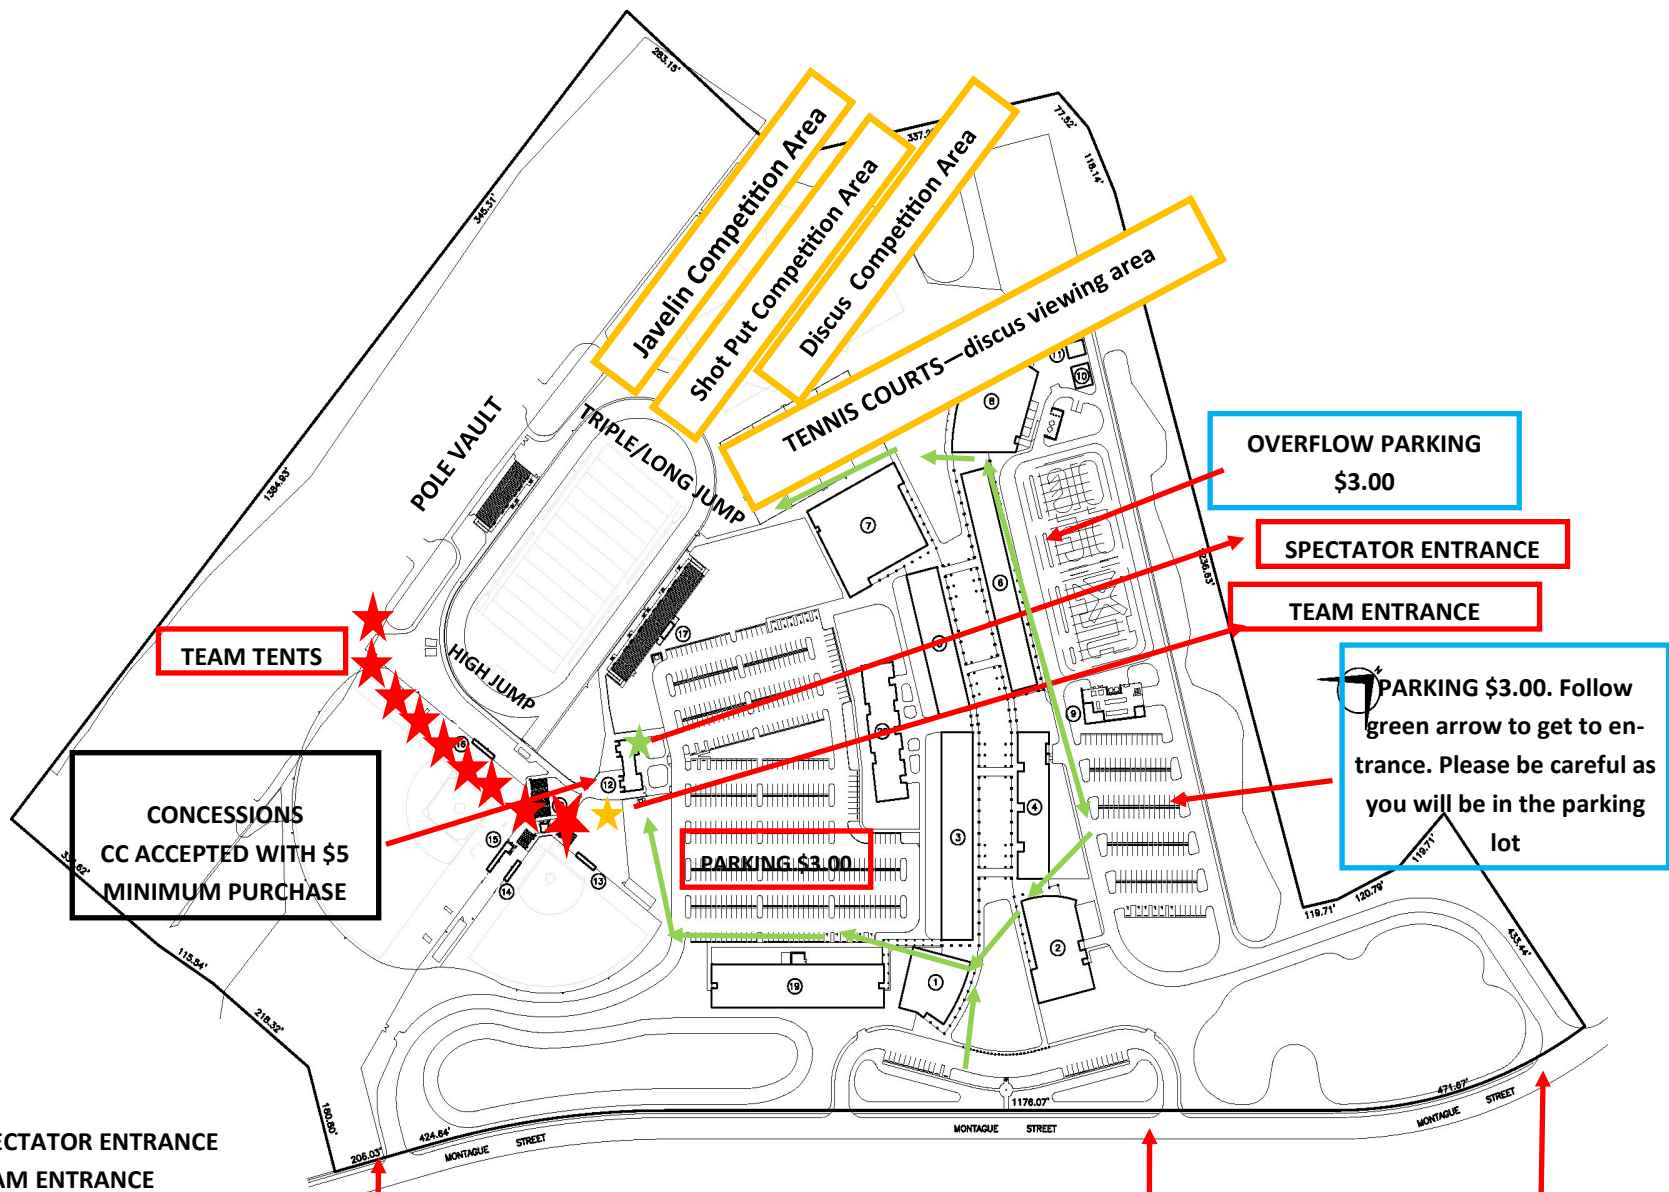

HILLSBOROUGH BLVD

WATERS AVE

- ★ SPECTATOR ENTRANCE
- ★ TEAM ENTRANCE
- ★ TENTS (must be on grass. Stay off the walkway)

MAIN PARKING \$3.00. SCHOOL BUS DROP OFF ONLY. NO INDIVIDUAL DROP OFF.

Follow green arrow to get to entrance. Please be careful as you will be in the parking lot.

VISITNG TEAM BUS PARKING AFTER DROP OFF & DROP OFF AREA FOR ATHLETES/FANS

OVERFLOW PARKING \$3.00. Will open when 1st Lot is Full

OVERFLOW PARKING \$3.00

SPECTATOR ENTRANCE

TEAM ENTRANCE

PARKING \$3.00. Follow green arrow to get to entrance. Please be careful as you will be in the parking lot

PARKING \$3.00